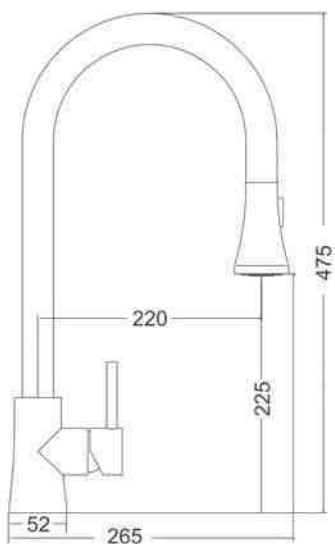

Model Code	MKF-30424
Type of Faucet	Pull Down Kitchen Faucet
Spray Function	2 Modes- Spray and Stream
Material	SUS 304 Stainless Steel
Spout Type	Pull Down
Accessories Included	Hose Pipes Weight
Finish	Stainless Steel Finish