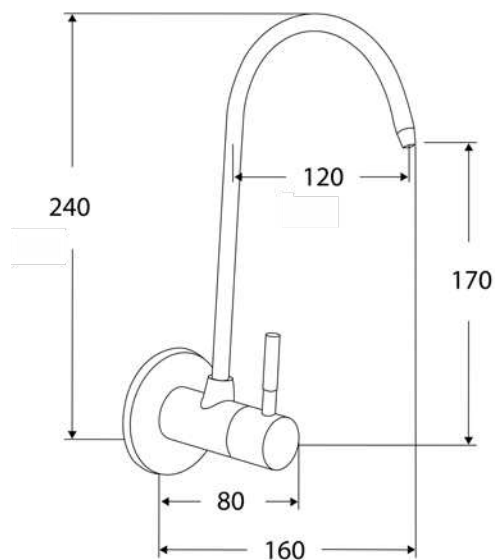

MKFF-30438

Special Features

- Drinking Water Filtration Faucet
- SUS 304 Stainless Steel Construction
- Eco-Friendly and Lead-Free
- 360° Swivel Spout
- 20mm Ceramic Disk Cartridge
- Easy Installation

Model Code	MKFF-30438
Type of Faucet	Wall Mount Drinking Water Filter Faucet
Spray Function	1 Mode- Stream
Material	SUS 304 Stainless Steel
Spout Type	Gooseneck
Accessories Included	NA
Finish	Stainless Steel Finish