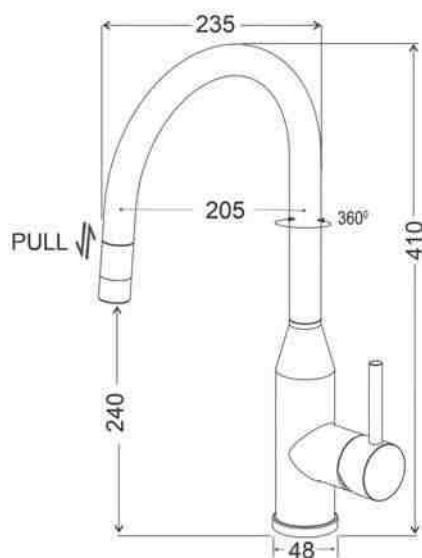

Model Code	MKFG-30426
Type of Faucet	Pull Down Kitchen Faucet
Spray Function	1 Mode- Stream
Material	SUS 304 Stainless Steel
Spout Type	Pull Down
Accessories Included	Hose Pipes Weight
Finish	Granite Finish