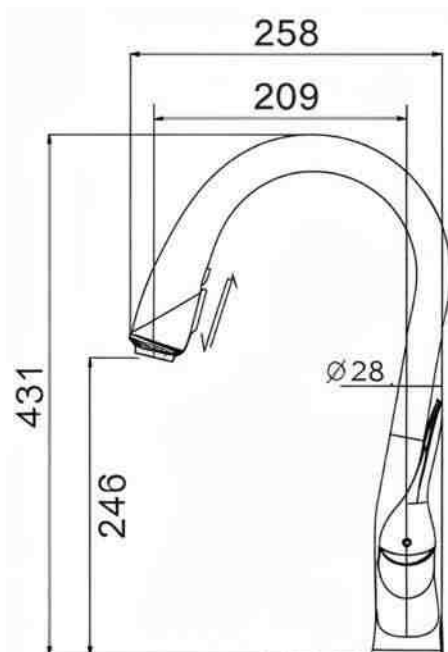

MKF-30431

Special Features

- Multi-Function Spray Modes
- Lead Free Brass Waterway
- Pull out hose pipe
- Copper Inlet pipes
- Ultra Modern Design
- Water-Saving Technology
- 360-Degree Swivel Spout
- Touch Sensor (optional)