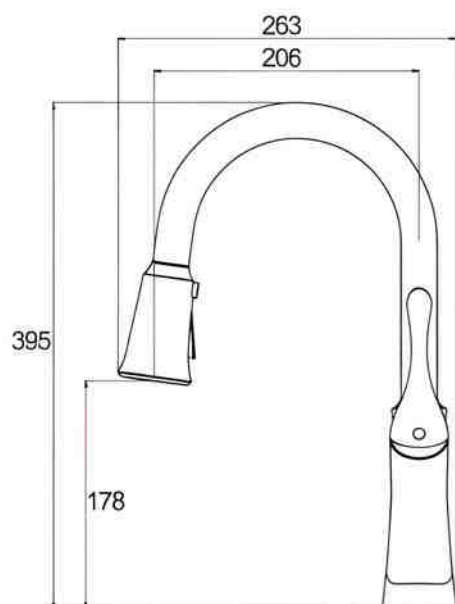

Model Code	MKF-30428
Type of Faucet	Pull Down Kitchen Faucet with Filtered Drinking Water
Spray Function	3 Modes-Filter, Spray, Stream
Material	SUS 304 Stainless Steel
Spout Type	Pull Down
Accessories Included	Hose Pipes Weight
Finish	Brushed Nickel Finish