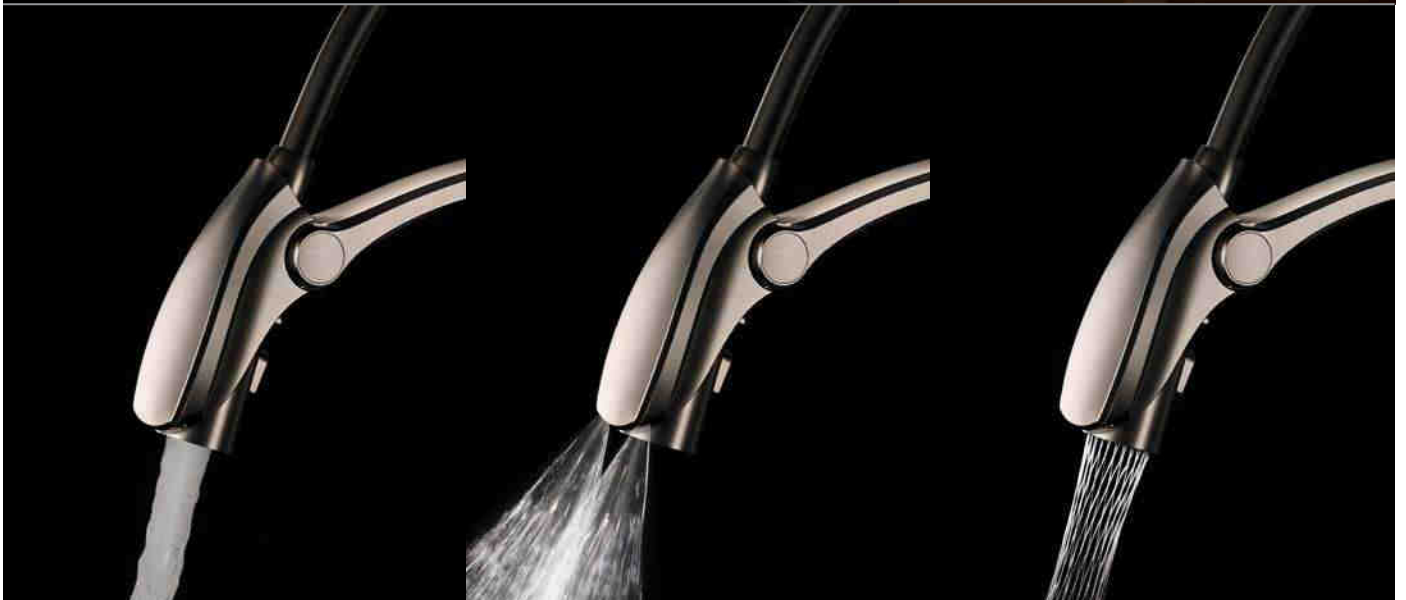

Soft Aerator  
Air injection technology

Flexible silicone bend,  
360° rotation

### Special Features

- Magnetic Sprayer Head Fixation
- Soft Aerator
- Air Injection Technology
- Lead Free Brass Waterway
- 35mm Ceramic Cartridge
- Flexible Pull Out Faucet
- Three Spray Modes
- Copper Inlet Pipes
- Touch Sensor (Optional)