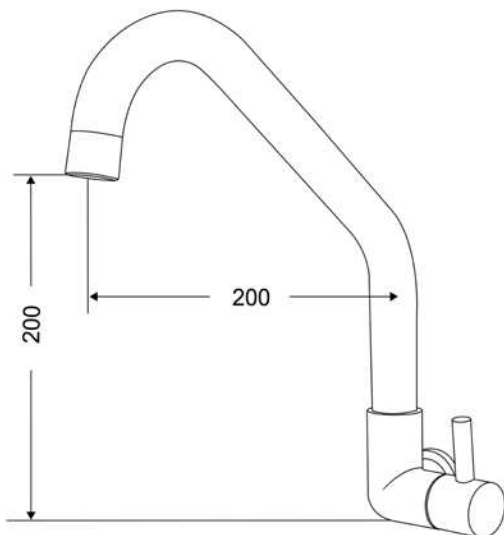

Model Code	MKCF-30440
Type of Faucet	Cold Water Kitchen Faucet
Spray Function	1 Mode- Stream
Material	SUS 304 Stainless Steel
Spout Type	Gooseneck
Accessories Included	NA
Finish	Stainless Steel Finish