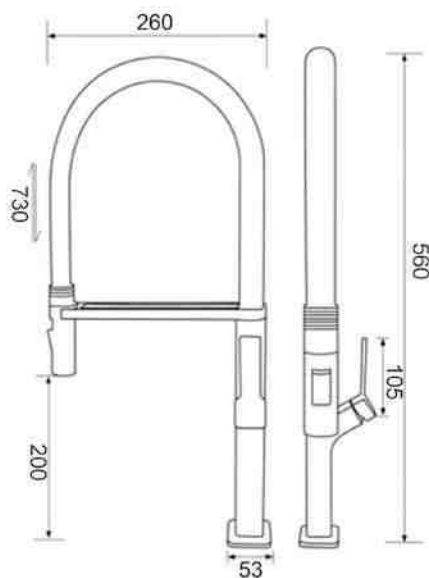

MORZZE

*Beyond Excellence...*

**MKF-30433**

**Special Features**

- Pull Down Kitchen Faucet
- Flexible Spout
- Modern Design
- Multi-Function Spray Modes
- 360-Degree Swivel Spout
- Superior Corrosion Resistance