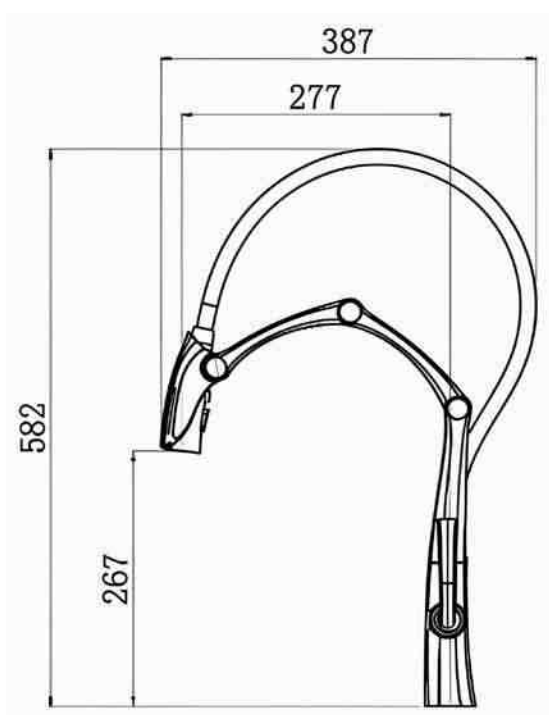

Model Code	MKF-30421
Type of Faucet	Flexible Spout Kitchen Faucet
Spray Function	3 Modes- Spray, Stream and Sweep
Material	Lead Free Brass Waterway
Spout Type	Pull Down
Accessories Included	Hose Pipes
Finish	Gun Metal Black

Model Code	MKF-30421T (with Touch Sensor)
Type of Faucet	Flexible Spout Kitchen Faucet
Spray Function	3 Modes- Spray, Stream and Sweep
Material	Lead Free Brass Waterway
Spout Type	Pull Down
Accessories Included	Hose Pipes
Finish	Gun Metal Black