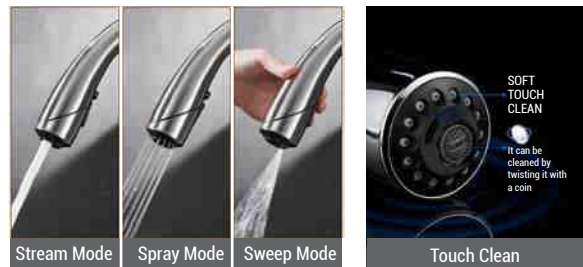

**MKF-30430**

**Special Features**

- Pull Down Kitchen Faucet
- SUS 304 Stainless Steel Material
- Filter Water Mode
- Seperate Pipe for Filter Water
- 360° Swivel Spout Design
- Modern Design

Model Code	<b>MKF-30430</b>
Type of Faucet	Pull Down Kitchen Faucet with Filtered Drinking Water
Spray Function	2 Modes- Filter and stream
Material	SUS 304 Stainless Steel
Spout Type	Pull Down
Accessories Included	Hose Pipes Weight
Finish	Stainless Steel Finish

**MKF-30431**

**Special Features**

- Multi-Function Spray Modes
- Lead Free Brass Waterway
- Pull out hose pipe
- Copper Inlet pipes
- Ultra Modern Design
- Water-Saving Technology
- 360-Degree Swivel Spout
- Touch Sensor (optional)