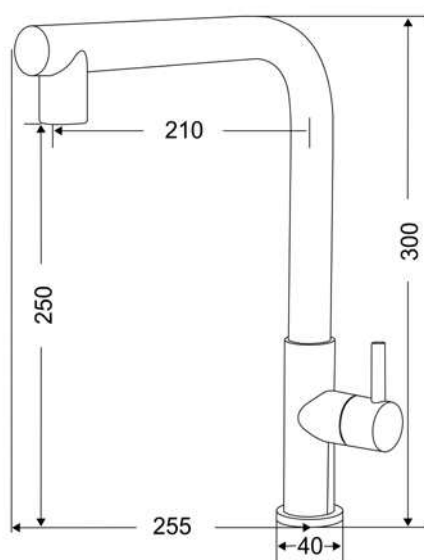

Model Code	MKCF-30441
Type of Faucet	Cold Water Kitchen Faucet
Spray Function	1 Mode- Stream
Material	SUS 304 Stainless Steel
Spout Type	Standard Spout
Accessories Included	Hose Pipe
Finish	Stainless Steel Finish