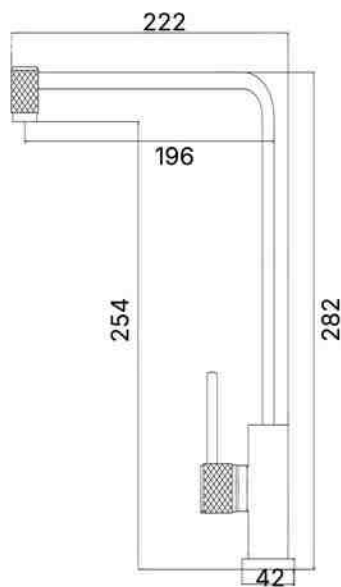

MORZZE

*Beyond Excellence...*

**MKFF-30437**

**Special Features**

- Drinking Water Filtration Faucet
- SUS 304 Stainless Steel Construction
- Eco-Friendly and Lead-Free
- Modern Design
- 360° Swivel Spout
- 20mm Ceramic Disk Cartridge
- Fits Most Under-Counter Drinking Water Systems
- 1/4" Water Supply Connection