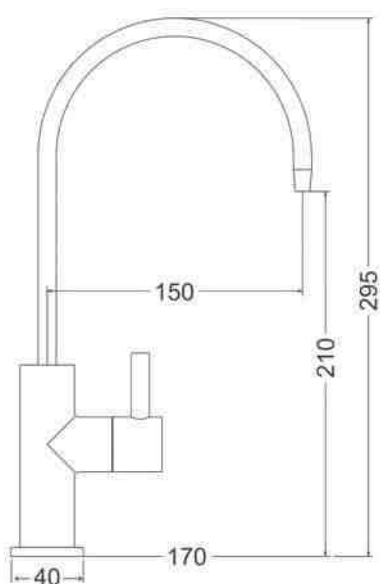

MORZZE  
*design kitchen*

**MKFF-30436**

**Special Features**

- Drinking Water Filtration Faucet
- SUS 304 Stainless Steel Construction
- Lead Free
- 360° Swivel Spout
- 20mm Ceramic Disk Cartridge
- Fits Most Under-Counter Drinking Water Systems
- 1/4" Water Supply Connection