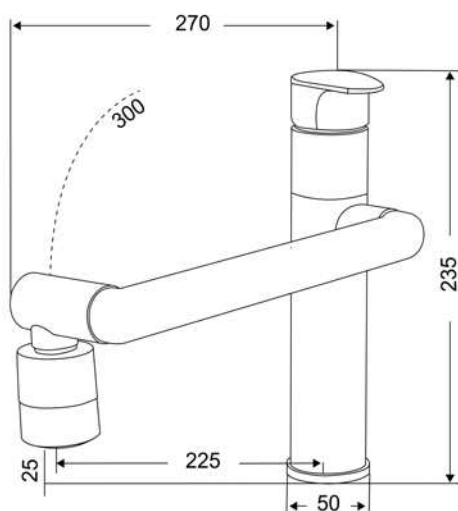

MKF-30423

Special Features

- Multi Direction Rotating Spout
- SUS 304 Stainless Steel Construction
- Easy Clean Nozzles
- Spray and Stream Mode
- ABS Sprayer
- 35mm Ceramic Cartridge

Model Code	MKF-30423
Type of Faucet	Multi Angle Rotating Kitchen Faucet
Spray Function	2 Modes- Spray and Stream
Material	SUS 304 Stainless Steel
Spout Type	Multi Angle Rotating Spout
Accessories Included	Hose Pipes
Finish	Stainless Steel