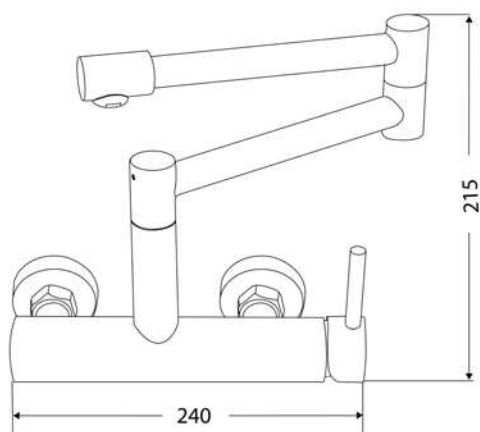

Model Code	MKF-30439
Type of Faucet	Wall Mount Two Hole Kitchen Faucet
Spray Function	1 Mode- Stream
Material	SUS 304 Stainless Steel
Spout Type	Pot Filter
Accessories Included	NA
Finish	Stainless Steel Finish