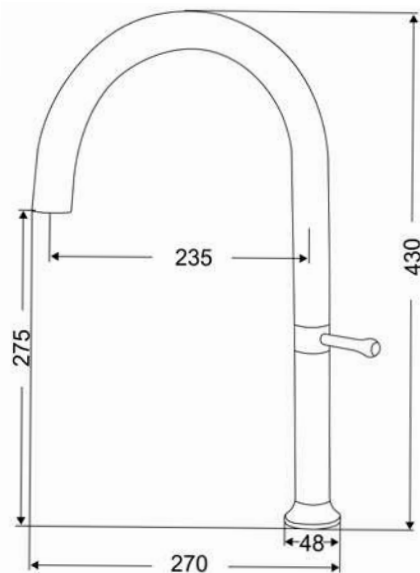

Model Code	MKF-30434
Type of Faucet	Single Handle Kitchen Faucet
Spray Function	1 Mode- Stream
Material	SUS 304 Stainless Steel
Spout Type	Standard Spout
Accessories Included	Hose Pipes
Finish	Stainless Steel Finish