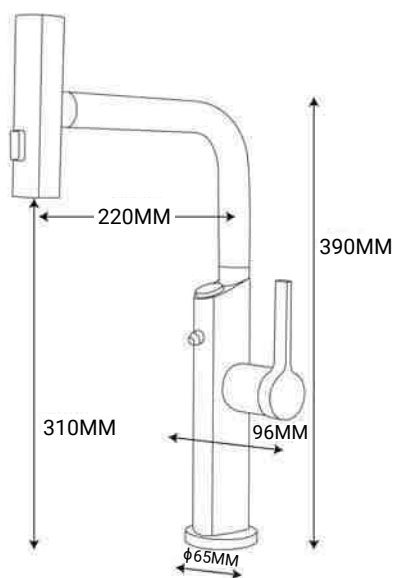

MORZZE  
*Beyond Excellence.*

**MKF-30429**

**Special Features**

- Pull Out Kitchen Faucet
- Versatile 4 Water Flow Modes
- Filter Water Mode
- 360° Swivel Spout Design
- Smooth and Precise Handle Control
- Modern Stylish Appearance
- Top-notch Craftsmanship
- Easy Installation and Maintenance
- Lead Free Brass Waterway