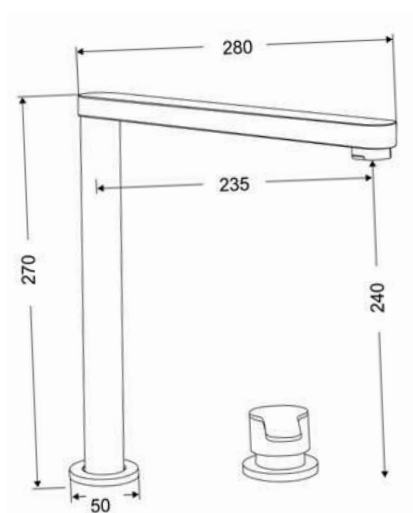

### Special Features

- SUS 304 Stainless Steel Material
- Suitable for installation in front of the Window
- Flexible Design 360° Rotation Lifting Faucet
- Easy to Operate
- Hot & Cold Water Mixer
- Adjustable Height
- Lifting Range 2-28cm