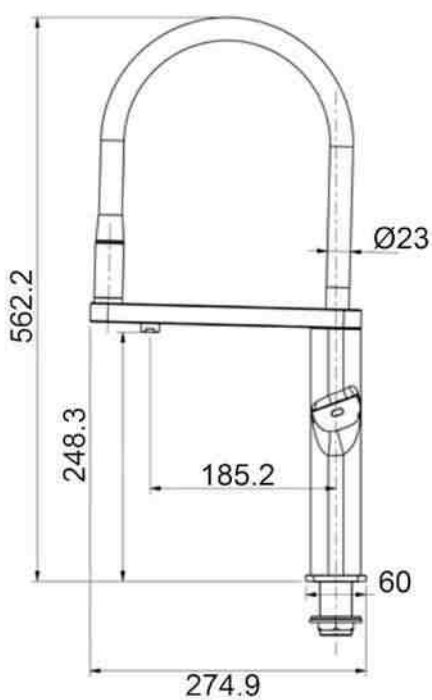

MORZZE  
*Smart Kitchen*

**MKF-30422**

**Special Features**

- Pull Down Design Kitchen Faucet
- Temperature display function
- Touchless Sensor Operation
- Easy Clean Spray Holes
- Brass Construction
- Filter Water Mode
- High Quality Design