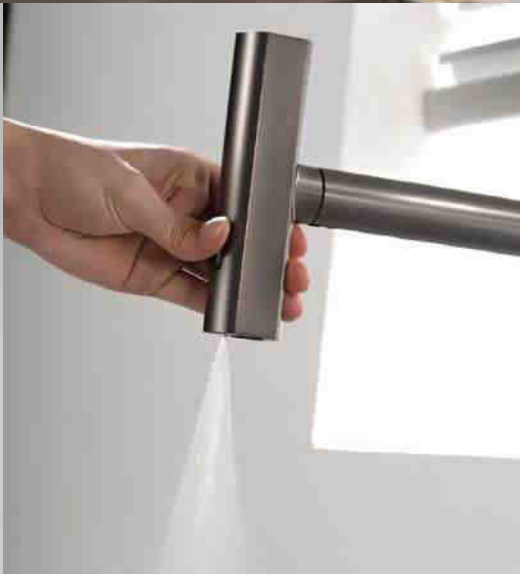

Stream Mode

Spray Mode

Filter Mode

Model Code	<b>MKF-30428</b>
Type of Faucet	Pull Down Kitchen Faucet with Filtered Drinking Water
Spray Function	3 Modes-Filter, Spray, Stream
Material	SUS 304 Stainless Steel
Spout Type	Pull Down
Accessories Included	Hose Pipes Weight
Finish	Brushed Nickel Finish

MORZZE  
*Beyond Excellence.*

**MKF-30429**

**Special Features**

- Pull Out Kitchen Faucet
- Versatile 4 Water Flow Modes
- Filter Water Mode
- 360° Swivel Spout Design
- Smooth and Precise Handle Control
- Modern Stylish Appearance
- Top-notch Craftsmanship
- Easy Installation and Maintenance
- Lead Free Brass Waterway