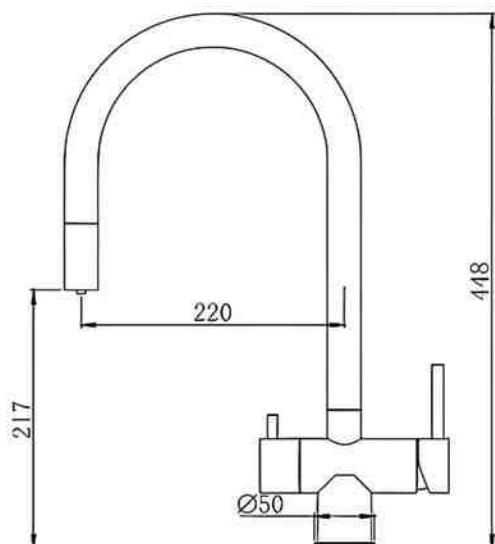

MKF-30430

Special Features

- Pull Down Kitchen Faucet
- SUS 304 Stainless Steel Material
- Filter Water Mode
- Seperate Pipe for Filter Water
- 360° Swivel Spout Design
- Modern Design

Model Code	MKF-30430
Type of Faucet	Pull Down Kitchen Faucet with Filtered Drinking Water
Spray Function	2 Modes- Filter and stream
Material	SUS 304 Stainless Steel
Spout Type	Pull Down
Accessories Included	Hose Pipes Weight
Finish	Stainless Steel Finish