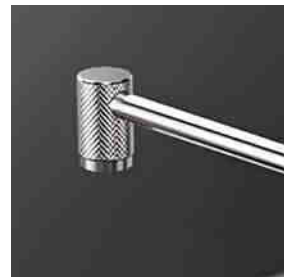

Model Code	MKFF-30436
Type of Faucet	Drinking Water Filter Faucet
Spray Function	1 Mode- Stream
Material	SUS 304 Stainless Steel
Spout Type	Gooseneck
Accessories Included	1/4" Connector
Finish	Stainless Steel Finish

MORZZE

*Beyond Excellence...*

**MKFF-30437**

**Special Features**

- Drinking Water Filtration Faucet
- SUS 304 Stainless Steel Construction
- Eco-Friendly and Lead-Free
- Modern Design
- 360° Swivel Spout
- 20mm Ceramic Disk Cartridge
- Fits Most Under-Counter Drinking Water Systems
- 1/4" Water Supply Connection

Model Code	MKFF-30437
Type of Faucet	Drinking Water Filter Faucet
Spray Function	1 Mode- Stream
Material	SUS 304 Stainless Steel
Spout Type	Standard Spout
Accessories Included	1/4" Connector
Finish	Gun Metal Black