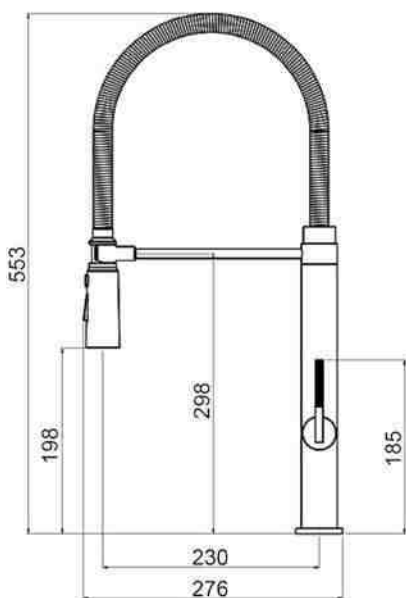

Model Code	MKF-30432
Type of Faucet	Pull Down Spring Kitchen Faucet
Spray Function	3 Modes- Spray, Stream and Sweep
Material	SUS 304 Stainless Steel
Spout Type	Pull Down
Accessories Included	Hose Pipes Weight
Finish	Stainless Steel Finish